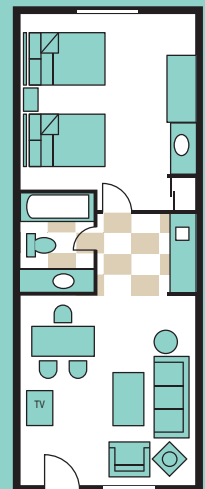

DOUBLE/DOUBLE SUITE

*Subject to state and local laws. Must be of legal drinking age. Hilton Honors® membership, earning of Points and redemption of points are subject to Honors Terms and Conditions.

©2009 Hilton Hotels Corporation