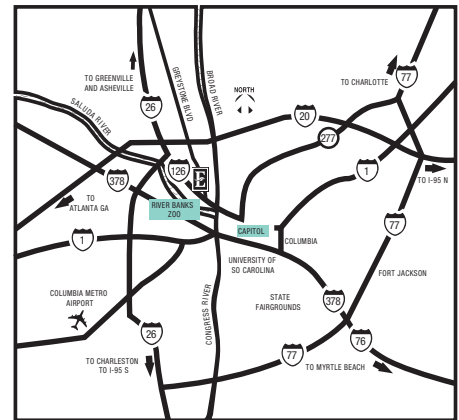

## LOCATION

Embassy Suites® Columbia – Greystone is conveniently located adjacent to Riverbanks Zoo and just minutes from downtown Columbia, the Vista, USC, and Columbia Metropolitan Convention Center.

## DIRECTIONS

From I-20, take exit 64A to I-126 E. Merge into left lane and follow I-126 E. From I-26 W, take right lane of exit 108 to I-126 E. From I-26 E, stay in left lane to Greystone Blvd exit. Bear right off exit ramp and cross back over I-126. Hotel is on the left at first stoplight, Stoneridge Drive.

### LOCAL ATTRACTIONS

- Riverbanks Zoo & Gardens, Three Rivers Greenway – across the street from hotel
- Congaree Vista Entertainment District – 2 miles
- Colonial Life Arena, Columbia Museum of Art, EdVenture Children's Museum, Koger Center for the Arts, State Capitol, South Carolina State Museum and USC campus – 3 miles
- Lake Murray, the largest man-made lake in the U.S. – 8 miles
- Columbia Metropolitan Airport – 9 miles