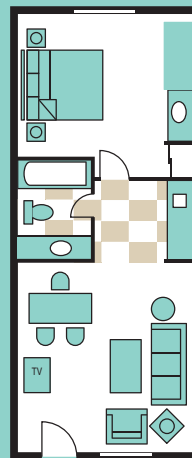

TWO-ROOM SUITES

COMPLIMENTARY DRINKS

FREE MADE-TO-ORDER BREAKFAST

Room Name	L x W x H	Square Footage	Classroom	Theatre	Conference	Banquet(8)	U-Shape	Reception
Ambassador Ballroom	68' x 128' x 16'	8,780	550	1,200	-	550	-	1,000
Ambassador - Salon AB	65' x 34' x 16'	1,950	120	180	50	120	50	120
Ambassador - Salon C	68' x 30' x 16'	2,040	140	200	60	140	60	140
Ambassador - Salon D	68' x 30' x 16'	2,040	140	200	60	140	60	140
Ambassador - Salon E	23' x 38' x 16'	874	50	75	30	50	30	75
Ambassador - Salon F	23' x 38' x 16'	874	50	75	30	50	30	75
Ambassador - Salon G	23' x 38' x 16'	874	50	75	30	50	30	75
Greystone Hall	48' x 72' x 12'	3,456	175	300	60	200	50	300
Consulate	28' x 14' x 10'	392	14	35	24	20	-	30
Boardrooms - 7 available	21' x 13' x 8'	275	-	30	12-16	-	-	15
Center Atrium	155' x 10' x 500'	1550	-	150	-	110	-	250
Garden Atrium	109' x 20' x 500'	2180	-	-	-	Existing	-	-

* Maximum seating does not include staging, audio visual, dance floors, display tables, bands, etc.

LOCAL ATTRACTIONS

- Riverbanks Zoo & Gardens, Three Rivers Greenway – across the street from hotel
- Congaree Vista Entertainment District – 2 miles
- Colonial Life Arena, Columbia Museum of Art, EdVenture Children's Museum, Koger Center for the Arts, State Capitol, South Carolina State Museum and USC campus – 3 miles
- Lake Murray, the largest man-made lake in the U.S. – 8 miles
- Columbia Metropolitan Airport – 9 miles

MEETING SPACE INFORMATION

- More than 18,000 square feet of flexible meeting/banquet space
- Ballroom serves up to 700 attendees
- Full-service audiovisual equipment is available
- Experienced on-site catering staff

SUITE CAPABILITIES

In addition to our custom meeting space, every guest suite offers built-in features like a well-lit work space with plentiful seating, providing an excellent small meeting room.

MEETING GUARANTEE