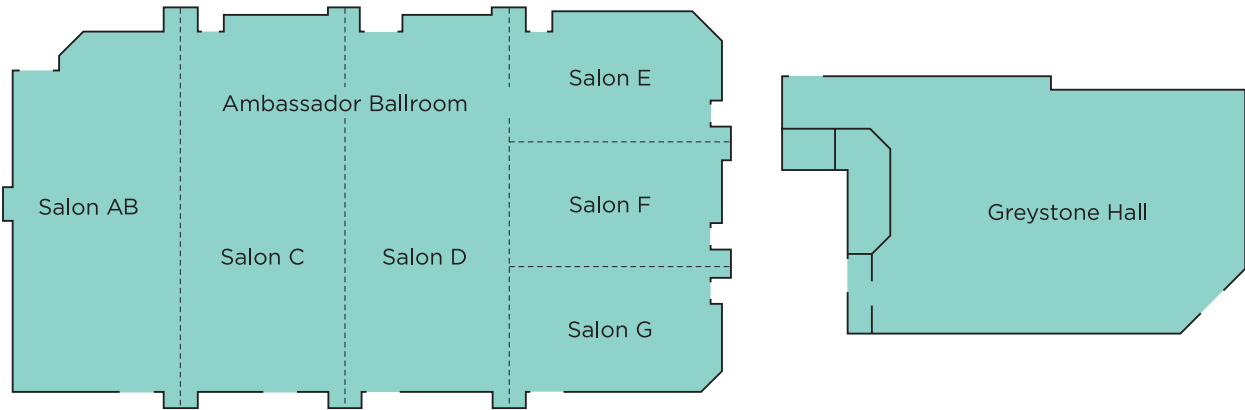

Chain Code ES: Sabre 15571/Apollo 24431  
Worldspan 3195/Sys One-Amadeus CAEC7B

TWO-ROOM SUITES

COMPLIMENTARY DRINKS

FREE MADE-TO-ORDER BREAKFAST

Room Name	L x W x H	Square Footage	Classroom	Theatre	Conference	Banquet(8)	U-Shape	Reception
Ambassador Ballroom	68' x 128' x 16'	8,780	550	1,200	-	550	-	1,000
Ambassador - Salon AB	65' x 34' x 16'	1,950	120	180	50	120	50	120
Ambassador - Salon C	68' x 30' x 16'	2,040	140	200	60	140	60	140
Ambassador - Salon D	68' x 30' x 16'	2,040	140	200	60	140	60	140
Ambassador - Salon E	23' x 38' x 16'	874	50	75	30	50	30	75
Ambassador - Salon F	23' x 38' x 16'	874	50	75	30	50	30	75
Ambassador - Salon G	23' x 38' x 16'	874	50	75	30	50	30	75
Greystone Hall	48' x 72' x 12'	3,456	175	300	60	200	50	300
Consulate	28' x 14' x 10'	392	14	35	24	20	-	30
Boardrooms - 7 available	21' x 13' x 8'	275	-	30	12-16	-	-	15
Center Atrium	155' x 10' x 500'	1550	-	150	-	110	-	250
Garden Atrium	109' x 20' x 500'	2180	-	-	-	Existing	-	-